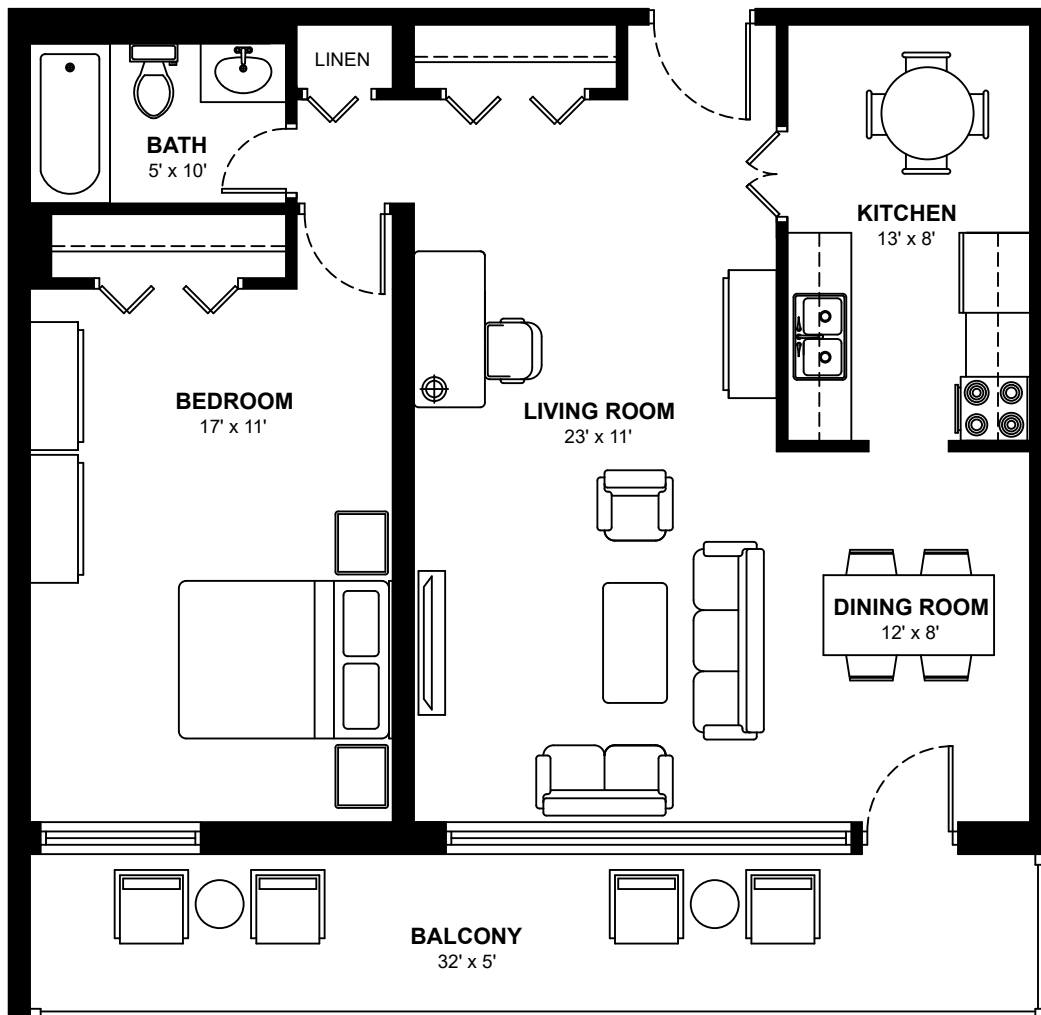

YORK MILLS AND LESLIE

750 York Mills Rd, Toronto

One Bedroom Apartments

Approximately 820 sq. ft.

These floor plans are representative only. All dimensions are approximate.